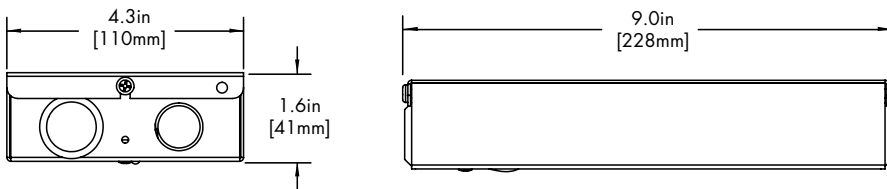

LETO 11

WALL MOUNT ASYMMETRIC LED DOWNLIGHT
TUNABLE WHITE/WARM DIM

Remote Driver Housing

Depending on the options selected in the order code on page 1, a Remote Driver Housing may be required. This will automatically be generated and put on your order as necessary.

REMOTE DRIVER	MODEL	OUTPUT	CCT	DRIVER	DRIVER OPTIONS
HRM-Housing, Remote	LET11-WM-Leto 11 Wall Mount	Same as Fixture	Same as Fixture	Same as Fixture	Same as Fixture

Maximum mounting distance to luminaire using 18 AWG wire						
010S	PHSD	010L	010G	DALI DALI8	DMX	LUTE
16'	16'	72'	72'	72'	149'	15'

HRM Single with Externally Mounted Driver

Driver
010L or 010G
010S
010L or 010G or 010S
DALI or LUTE

HRM Single

Driver
PHSD

HRM Double

Driver
DALI8
DMX

EMG Emergency Driver

120 minute EMG operation time.

Driver
EMG