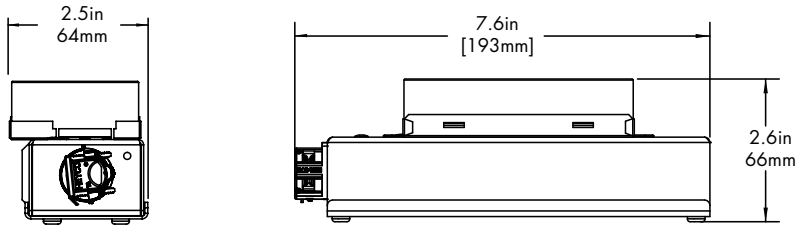

LETO 11

WALL MOUNT ASYMMETRIC LED DOWNLIGHT
TUNABLE WHITE/WARM DIM

Remote Driver Housing

Depending on the options selected in the order code on page 1, a Remote Driver Housing may be required. This will automatically be generated and put on your order as necessary.

REMOTE DRIVER	MODEL	OUTPUT	CCT	DRIVER	DRIVER OPTIONS
HRM-Housing, Remote	LET11-WM-Leto 11 Wall Mount	Same as Fixture	Same as Fixture	Same as Fixture	Same as Fixture

Maximum mounting distance to luminaire using 18 AWG wire						
010S	PHSD	010L	010G	DALI DALI8	DMX	LUTE
16'	16'	72'	72'	72'	149'	15'

HRM Single with Externally Mounted Driver