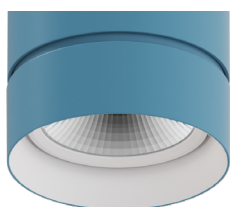

MA
Mocha

CC
Charcoal

CR
Cerulean

FB
Firebrick

Two Tone Baffle

Inside finish refers to Baffle Finish selection from page 1. Any combination may be used for baffle and body finishes.

LETO 11

WALL MOUNT ASYMMETRIC LED DOWNLIGHT
TUNABLE WHITE/WARM DIM