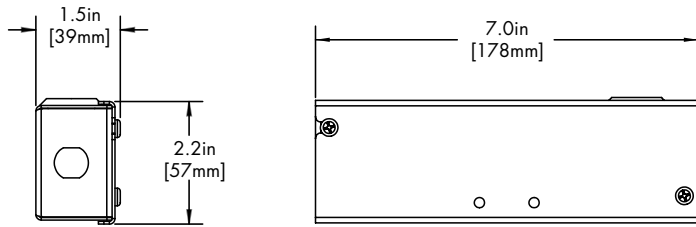

LETO 11

WALL MOUNT ASYMMETRIC LED DOWNLIGHT
TUNABLE WHITE/WARM DIM

Remote Driver Housing

Depending on the options selected in the order code on page 1, a Remote Driver Housing may be required. This will automatically be generated and put on your order as necessary.

REMOTE DRIVER	MODEL	OUTPUT	CCT	DRIVER	DRIVER OPTIONS
HRM-Housing, Remote	LET11-WM-Leto 11 Wall Mount	Same as Fixture	Same as Fixture	Same as Fixture	Same as Fixture

Maximum mounting distance to luminaire using 18 AWG wire						
010S	PHSD	010L	010G	DALI DALI8	DMX	LUTE
16'	16'	72'	72'	72'	149'	15'

HRM Single with Externally Mounted Driver

Driver
010L or 010G
010S
010L or 010G or 010S
DALI or LUTE

HRM Single

Driver
PHSD

HRM Double

Driver
DALI8
DMX

EMG Emergency Driver

120 minute EMG operation time.

Driver
EMG