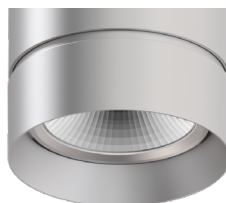

Driver
EMG

LETO 11

WALL MOUNT ASYMMETRIC LED DOWNLIGHT
TUNABLE WHITE/WARM DIM

Standard Finishes

BK
Black

WH
White

SL
Silver

Premium Finishes