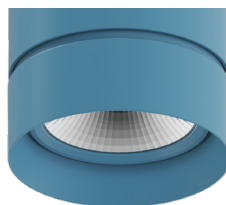

CR
Cerulean