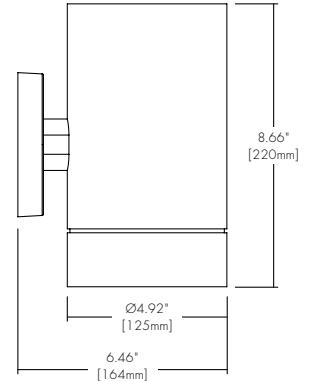

LETO 11

WALL MOUNT ASYMMETRIC LED DOWNLIGHT
TUNABLE WHITE/WARM DIM

Features

- Nine drivers selections available to cover wide range of applications.
- Three output options available up to 1300 lumens.
- 5 year warranty.

Finish Options

- ☐ White
- ☐ Black
- ☐ Silver
- ☐ Mocha
- ☐ Charcoal
- ☐ Cerulean
- ☐ Firebrick

Declare.

Made in Canada with Imported Parts

Technical Information

TYPE	WD1830			TW2765	
	OUTPUT OPTIONS	700 lm	1000lm	1300lm	1300lm
Fixture wattage	8.51 W	11.16 W	16.06 W	16.41 W	
Delivered Lumen at full on	807 lm	1129 lm	1597 lm	1141 lm	
Efficacy	95 lm/W	101 lm/W	99 lm/W	70 lm/W	
Center Beam Candlepower (18° Faceted Reflector)	5325 cd	7692 cd	11834 cd	7571 cd	

CCT	TM-30			
	CRI	R_f	R_g	R₉
1800K	94	90	93	61
3000K	94	89	97	72
2700K	91	90	96	59
6500K	93	87	97	73

Integral Driver Example: Fixture LET11-WM-07-WD1830-ASM-DL-WH-WH-PHSD-NA
Remote Driver Example: Fixture LET11-WM-07-WD1830-ASM-DL-WH-WH-PHSD-NA
HRM-LET11-WM-07-WD1830-010L-NA

Ordering Code

Fixture

MODEL	TYPE	OUTPUT	CCT	OPTIC	ACCESSORY	BODY FINISH	BAFFLE FINISH
LET11 - Leto 11	WM - Wall Mount	07 - 700 lumens¹ 10 - 1000 lumens 13 - 1300 lumens	WD1830 - Warm Dim, 1800K-3000K TW2765 - Tunable White, 2700K-6500K⁶	ASM - Asymmetric	DL - Diffusing Lens	Standard WH - White BK - Black SL - Silver Premium² MA - Mocha CC - Charcoal CR - Cerulean FB - Firebrick	Standard WH - White BK - Black SL - Silver Premium² MA - Mocha CC - Charcoal CR - Cerulean FB - Firebrick

DRIVER³

DRIVER OPTIONS⁵

- PHSD - Forward/Reverse Phase, 1% Dimming, 120V Only
- 010S - 0-10V, 1% Dimming, 120/277V
- 0103 - 0-10V, 1% Dimming, 347V Only
- 010L - EldoLED, 0-10V, linear, 0.1% Dimming, 120/277V
- 010G - EldoLED, 0-10V, log, 0.1% Dimming, 120/277V
- DALI - EldoLED, DALI Protocol 2, DT-6, 0.1% Dimming, 120/277V (Standard as LOG)⁷
- DALI8 - EldoLED, DALI Protocol 2, DT-8, 0.1% Dimming, 120/277V (Standard as LOG)⁷
- LUTE - Lutron Hilume Ecodigital, 1% Dimming, 120V/277V
- DMX - EldoLED, DMX, 0.1% Dimming, 120V/277V

- NA - None
- EMG - Emergency Driver⁴

1 - 700 lumens is not available with LUTE driver.
2 - Premium finishes may have extended lead times. Custom RALs are available, please consult Inside Sales with specific request.
3 - All drivers remote except PHSD/010S driver options.
4 - Emergency option comes prewired from factory with driver in remote housing. 8W of continuous power provided for a minimum of 90 minutes. Must be installed within 30 feet of luminaire using 18 AWG wire. Not available with 0103, DMX, DALI8 or LUTE Driver.
5 - AWWNR/CSMB available upon request, contact Senso for details.
6 - TW2765 only available with 13 lumens and 010L/010G/DALI8/DMX. Always remote mounted. Cannot use with EMG.
7 - DALI and DALI8 driver options use logarithmic dimming curve as standard. For LINEAR dimming curve, add "LIN" after the dimming code, i.e. DALILIN

CONTACT FACTORY FOR MORE OPTIONS.