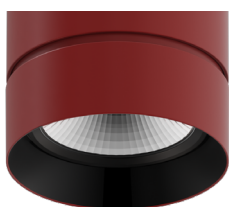

Finish Options

- White
- Black
- Silver
- Mocha
- Charcoal
- Cerulean
- Firebrick

Declare.

Made in Canada with Imported Parts

Technical Information

TYPE	WD1830			TW2765
	OUTPUT OPTIONS	700 lm	1000lm	1300lm
Fixture wattage	8.51 W	11.16 W	16.06 W	16.41 W
Delivered Lumen at full on	807 lm	1129 lm	1597 lm	1141 lm
Efficacy	95 lm/W	101 lm/W	99 lm/W	70 lm/W
Center Beam Candlepower (18° Faceted Reflector)	5325 cd	7692 cd	11834 cd	7571 cd

Driver
EMG

LETO 11

WALL MOUNT ASYMMETRIC LED DOWNLIGHT
TUNABLE WHITE/WARM DIM

Standard Finishes

BK
Black

WH
White

SL
Silver

Premium Finishes

MA
Mocha

CC
Charcoal

CR
Cerulean

FB
Firebrick

Two Tone Baffle

Inside finish refers to Baffle Finish selection from page 1. Any combination may be used for baffle and body finishes.

LETO 11

WALL MOUNT ASYMMETRIC LED DOWNLIGHT
TUNABLE WHITE/WARM DIM