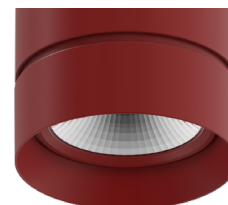

MA
Mocha

CC
Charcoal

CR
Cerulean

FB
Firebrick

Two Tone Baffle

Inside finish refers to Baffle Finish selection from page 1. Any combination may be used for baffle and body finishes.

LETO 11

WALL MOUNT ASYMMETRIC LED DOWNLIGHT
TUNABLE WHITE/WARM DIM