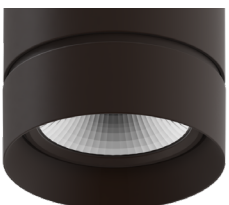

Finish Options

- White
- Black
- Silver
- Mocha
- Charcoal
- Cerulean
- Firebrick

Declare.

Made in Canada with Imported Parts

Technical Information

TYPE	WD1830			TW2765
	OUTPUT OPTIONS	700 lm	1000lm	1300lm
Fixture wattage	8.51 W	11.16 W	16.06 W	16.41 W
Delivered Lumen at full on	807 lm	1129 lm	1597 lm	1141 lm
Efficacy	95 lm/W	101 lm/W	99 lm/W	70 lm/W
Center Beam Candlepower (18° Faceted Reflector)	5325 cd	7692 cd	11834 cd	7571 cd

Driver
EMG

LETO 11

WALL MOUNT ASYMMETRIC LED DOWNLIGHT
TUNABLE WHITE/WARM DIM

Standard Finishes

BK
Black

WH
White

SL
Silver

Premium Finishes

MA
Mocha

CC
Charcoal

CR
Cerulean

FB
Firebrick

Two Tone Baffle

Inside finish refers to Baffle Finish selection from page 1. Any combination may be used for baffle and body finishes.

LETO 11

WALL MOUNT ASYMMETRIC LED DOWNLIGHT
TUNABLE WHITE/WARM DIM